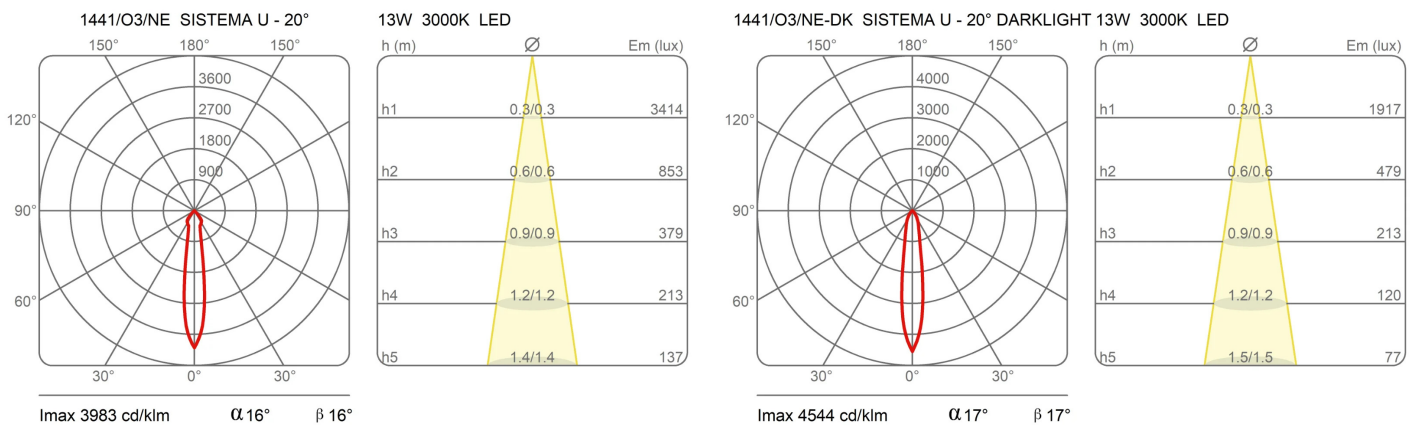

### Dimensions

Height 10 cm  
 Diameter 7 cm  
 Weight 0.5 Kg

### Materials

Structure aluminium Diffuser polycarbonate

Voltage	48V	Watt	13 W	Watt	13 W
Power unit	Excluded	Lumen	1950 lm	Lumen	1950 lm
Mounting Power Supply	External	CRI	>80	CRI	>80
Power supply	Electronic power supply	Duration	50000 h	Duration	50000 h
Dimming	No dimmable	CCT	3000 K	CCT	3000 K
		Energy class	D	Energy class	D

### Photometric curves

Colour variant code

1441/20/NE

Black

1441/20/BI

White

Gallery