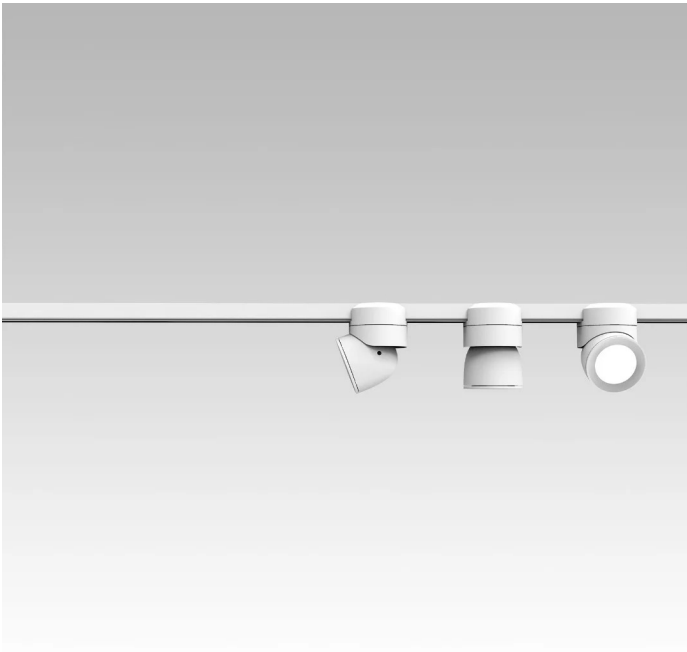

# Sistema U

Narrow beam - non dimmable

Studio Natural

colors

Typology      Spotlight  
Utilisation    Indoor

48V    13 W 1950 lm + 13 W 1950 lm

direct light

U system is composed of direct-light spotlights that can be oriented thanks to a special swivel joint. It is characterized by a terminal that embraces and is magnetically connected to the electrified track. LED light source with interchangeable optics. Remote driver.

### Dimensions

Height 10 cm  
 Diameter 7 cm  
 Weight 0.5 Kg

### Photometric curves

Colour variant code

1441/20/NE

Black

1441/20/BI

White

Gallery

## Accessories

**5142.1**  
Remote driver

**522**  
Driver 48 V

**519**  
Electrified track

**520**  
Electrified track

**521**  
Electrified track

**526**  
Hanging cable

**500X**  
Bluetooth device