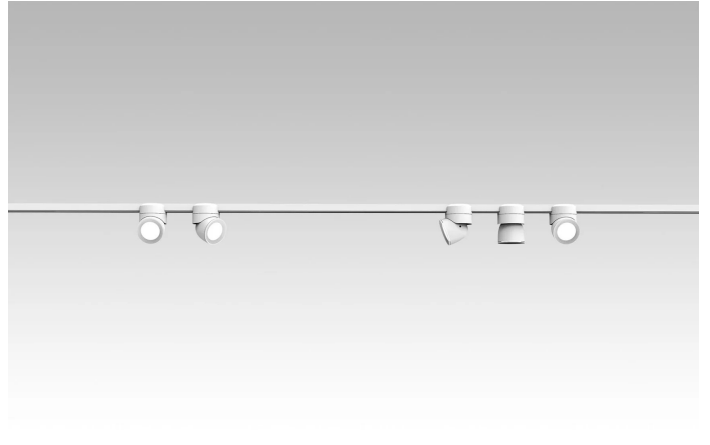

# Sistema U

Narrow beam - non dimmable

Studio Natural

colors

Typology      Spotlight  
Utilisation    Indoor

48V    13 W 1950 lm + 13 W 1950 lm

direct light

U system is composed of direct-light spotlights that can be oriented thanks to a special swivel joint. It is characterized by a terminal that embraces and is magnetically connected to the electrified track. LED light source with interchangeable optics. Remote driver.

### Dimensions

Height 10 cm  
 Diameter 7 cm  
 Weight 0.5 Kg

### Photometric curves

Colour variant code

1441/20/NE

Black

1441/20/BI

White

Gallery