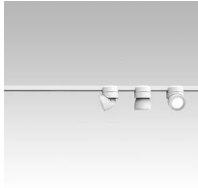

### Dimensions

Height 10 cm  
 Diameter 7 cm  
 Weight 0.5 Kg

### Photometric curves

Colour variant code

1441/20/NE

Black

1441/20/BI

White

Gallery

## Accessories

**5142.1**  
Remote driver

**522**  
Driver 48 V

**519**  
Electrified track

**520**  
Electrified track

**521**  
Electrified track

**526**  
Hanging cable

**500X**  
Bluetooth device