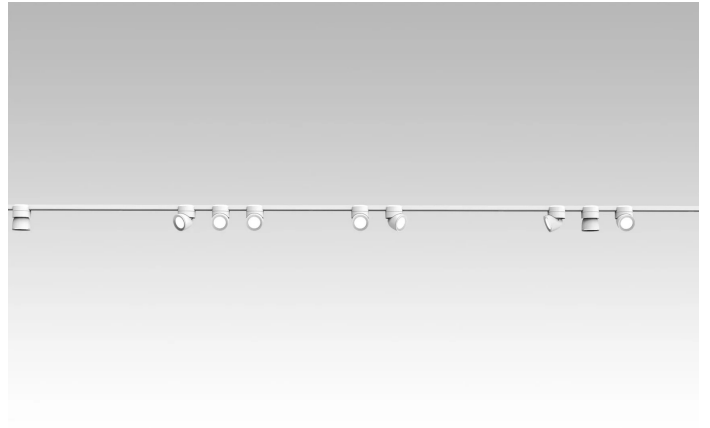

# Sistema U

Narrow beam - non dimmable

Studio Natural

colors

Typology      Spotlight  
Utilisation    Indoor

48V    13 W 1950 lm + 13 W 1950 lm

direct light

U system is composed of direct-light spotlights that can be oriented thanks to a special swivel joint. It is characterized by a terminal that embraces and is magnetically connected to the electrified track. LED light source with interchangeable optics. Remote driver.

### Dimensions

Height 10 cm  
 Diameter 7 cm  
 Weight 0.5 Kg

### Photometric curves

Colour variant code

1441/20/NE

Black

1441/20/BI

White

Gallery