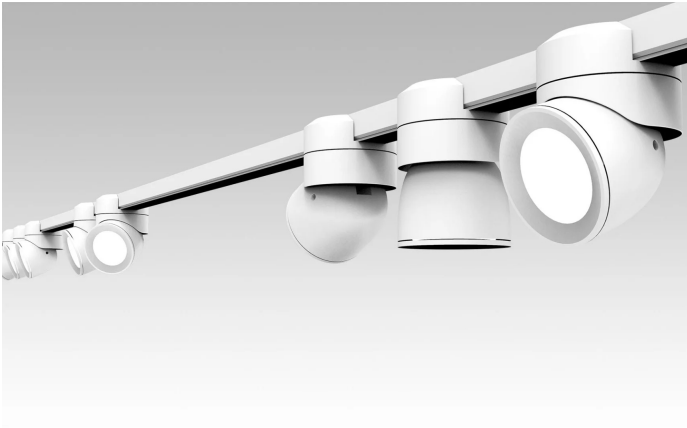

# Sistema U

Narrow beam - non dimmable

Studio Natural

colors

Typology      Spotlight  
Utilisation    Indoor

48V    13 W 1950 lm + 13 W 1950 lm

direct light

U system is composed of direct-light spotlights that can be oriented thanks to a special swivel joint. It is characterized by a terminal that embraces and is magnetically connected to the electrified track. LED light source with interchangeable optics. Remote driver.

### Dimensions

Height 10 cm  
 Diameter 7 cm  
 Weight 0.5 Kg

### Photometric curves

Colour variant code

1441/20/NE

Black

1441/20/BI

White

Gallery

## Accessories

**5142.1**  
Remote driver

**522**  
Driver 48 V

**519**  
Electrified track

**520**  
Electrified track

**521**  
Electrified track

**526**  
Hanging cable

**500X**  
Bluetooth device