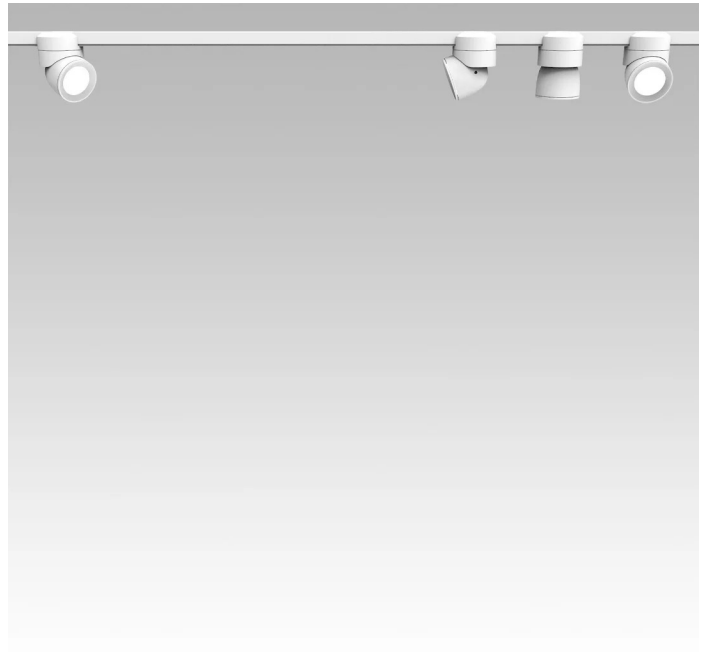

# Sistema U

Narrow beam - non dimmable

Studio Natural

colors

Typology      Spotlight  
Utilisation    Indoor

48V    13 W 1950 lm + 13 W 1950 lm

direct light

U system is composed of direct-light spotlights that can be oriented thanks to a special swivel joint. It is characterized by a terminal that embraces and is magnetically connected to the electrified track. LED light source with interchangeable optics. Remote driver.

### Dimensions

Height 10 cm  
 Diameter 7 cm  
 Weight 0.5 Kg

### Photometric curves

Colour variant code

1441/20/NE

Black

1441/20/BI

White

Gallery